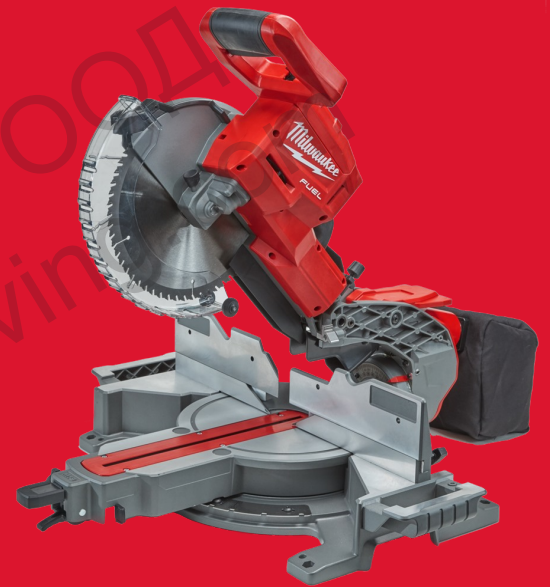

## M18 FMS254-O

### M18 FUEL™ 254 MM MITRE SAW

- With a 254 mm blade it delivers large and accurate cut capacities
- Up to 430 cuts in 26 mm x 142 mm decking with a 12.0 Ah battery gives the ability to work a full day without recharging the battery
- Quick release bevel setting with detents allows the simple setting of bevel angles to the left and right
- Large sliding fences gives maximum support to the material being cut providing stability and accuracy
- Trenching stop with depth adjustment allows the user to make trenching and rebate cuts
- Integrated carry handle allows easy transportation on and off the jobsite
- Steel detent plate with preset angles gives repeatable accurate cuts
- LED light to illuminate the work piece and cut line in low light conditions
- The DNA of our FUEL™ platform redefines the balance of cordless technologies. MILWAUKEE®'s POWERSTATE™ brushless motor, REDLITHIUM™ battery pack and REDLINK PLUS™ electronic intelligence delivering outstanding power, run time and durability
- Flexible battery system: works with all MILWAUKEE® M18™

**REDLITHIUM™**

Bevel capacity left (°)	48
Bevel capacity right (°)	48
Mitre capacity left (°)	50
Mitre capacity right (°)	60
Max. cutting capacity 90° mitre/ 90° bevel (mm)	289.3 x 91.2
Kit included	No batteries supplied, No charger supplied, No kitbox or bag supplied
Article Number	4933451729